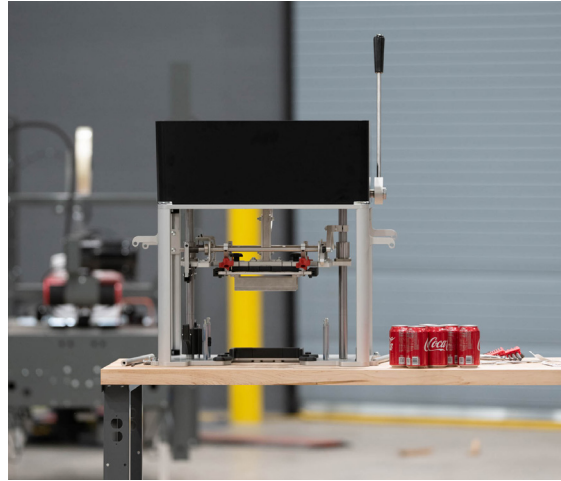

BCF-M

fishbone.com | 910-653-7501

MANUAL TABLETOP

FEATURES

- Leased through a Monthly User Fee
- If you would prefer to purchase rather than lease, please contact us to place your order.
- Monthly User Fee Includes Replacement Parts
- Return freight at the end of the lease will be charged to the customer
- Toolless Changeover
- No Air or Power Required
- Easy to Operate
- Manual Load
- Available 6-Pack & 4-Pack Tooling